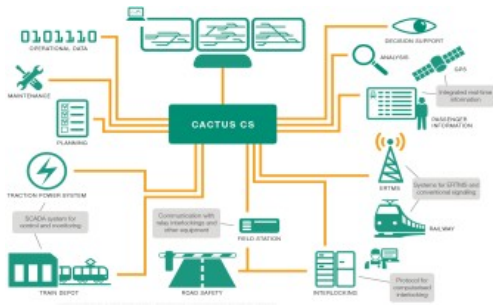

Cactus CCS – Integration platform for the railway

Infrastructure operators today are often stuck with several different generations of control systems, each dedicated to a specific task. Information must be retrieved and merged from different systems, so decision making is more complicated than it needs to be. Cactus Rail combines its heritage as a TMS provider with the latest innovations in software. This combination gives Cactus the advantage of both understanding legacy systems in the railway domain and being able to use new technology to deliver unparalleled capabilities. The true enabler for combining information from all systems is the Cactus best in class industrial integration platform. The fully scalable Cactus CCS offers real-time performance with continuous integrated automation throughout its life cycle.