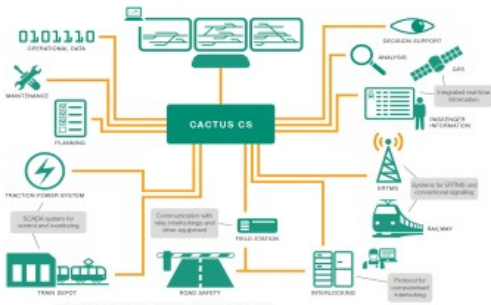

Cactus CCS – Integration platform for the railway

Infrastructure operators today are often stuck with several different generations of control systems, each dedicated to a specific task. Information must be retrieved and merged from different systems, so decision making is more complicated than it needs to be. Cactus Rail combines its heritage as a TMS provider with the latest innovations in software. This combination gives Cactus the advantage of both understanding legacy systems in the railway domain and being able to use new technology to deliver unparalleled capabilities. The true enabler for combining information from all systems is the Cactus best in class industrial integration platform. The fully scalable Cactus CCS offers real-time performance with continuous integrated automation throughout its life cycle.